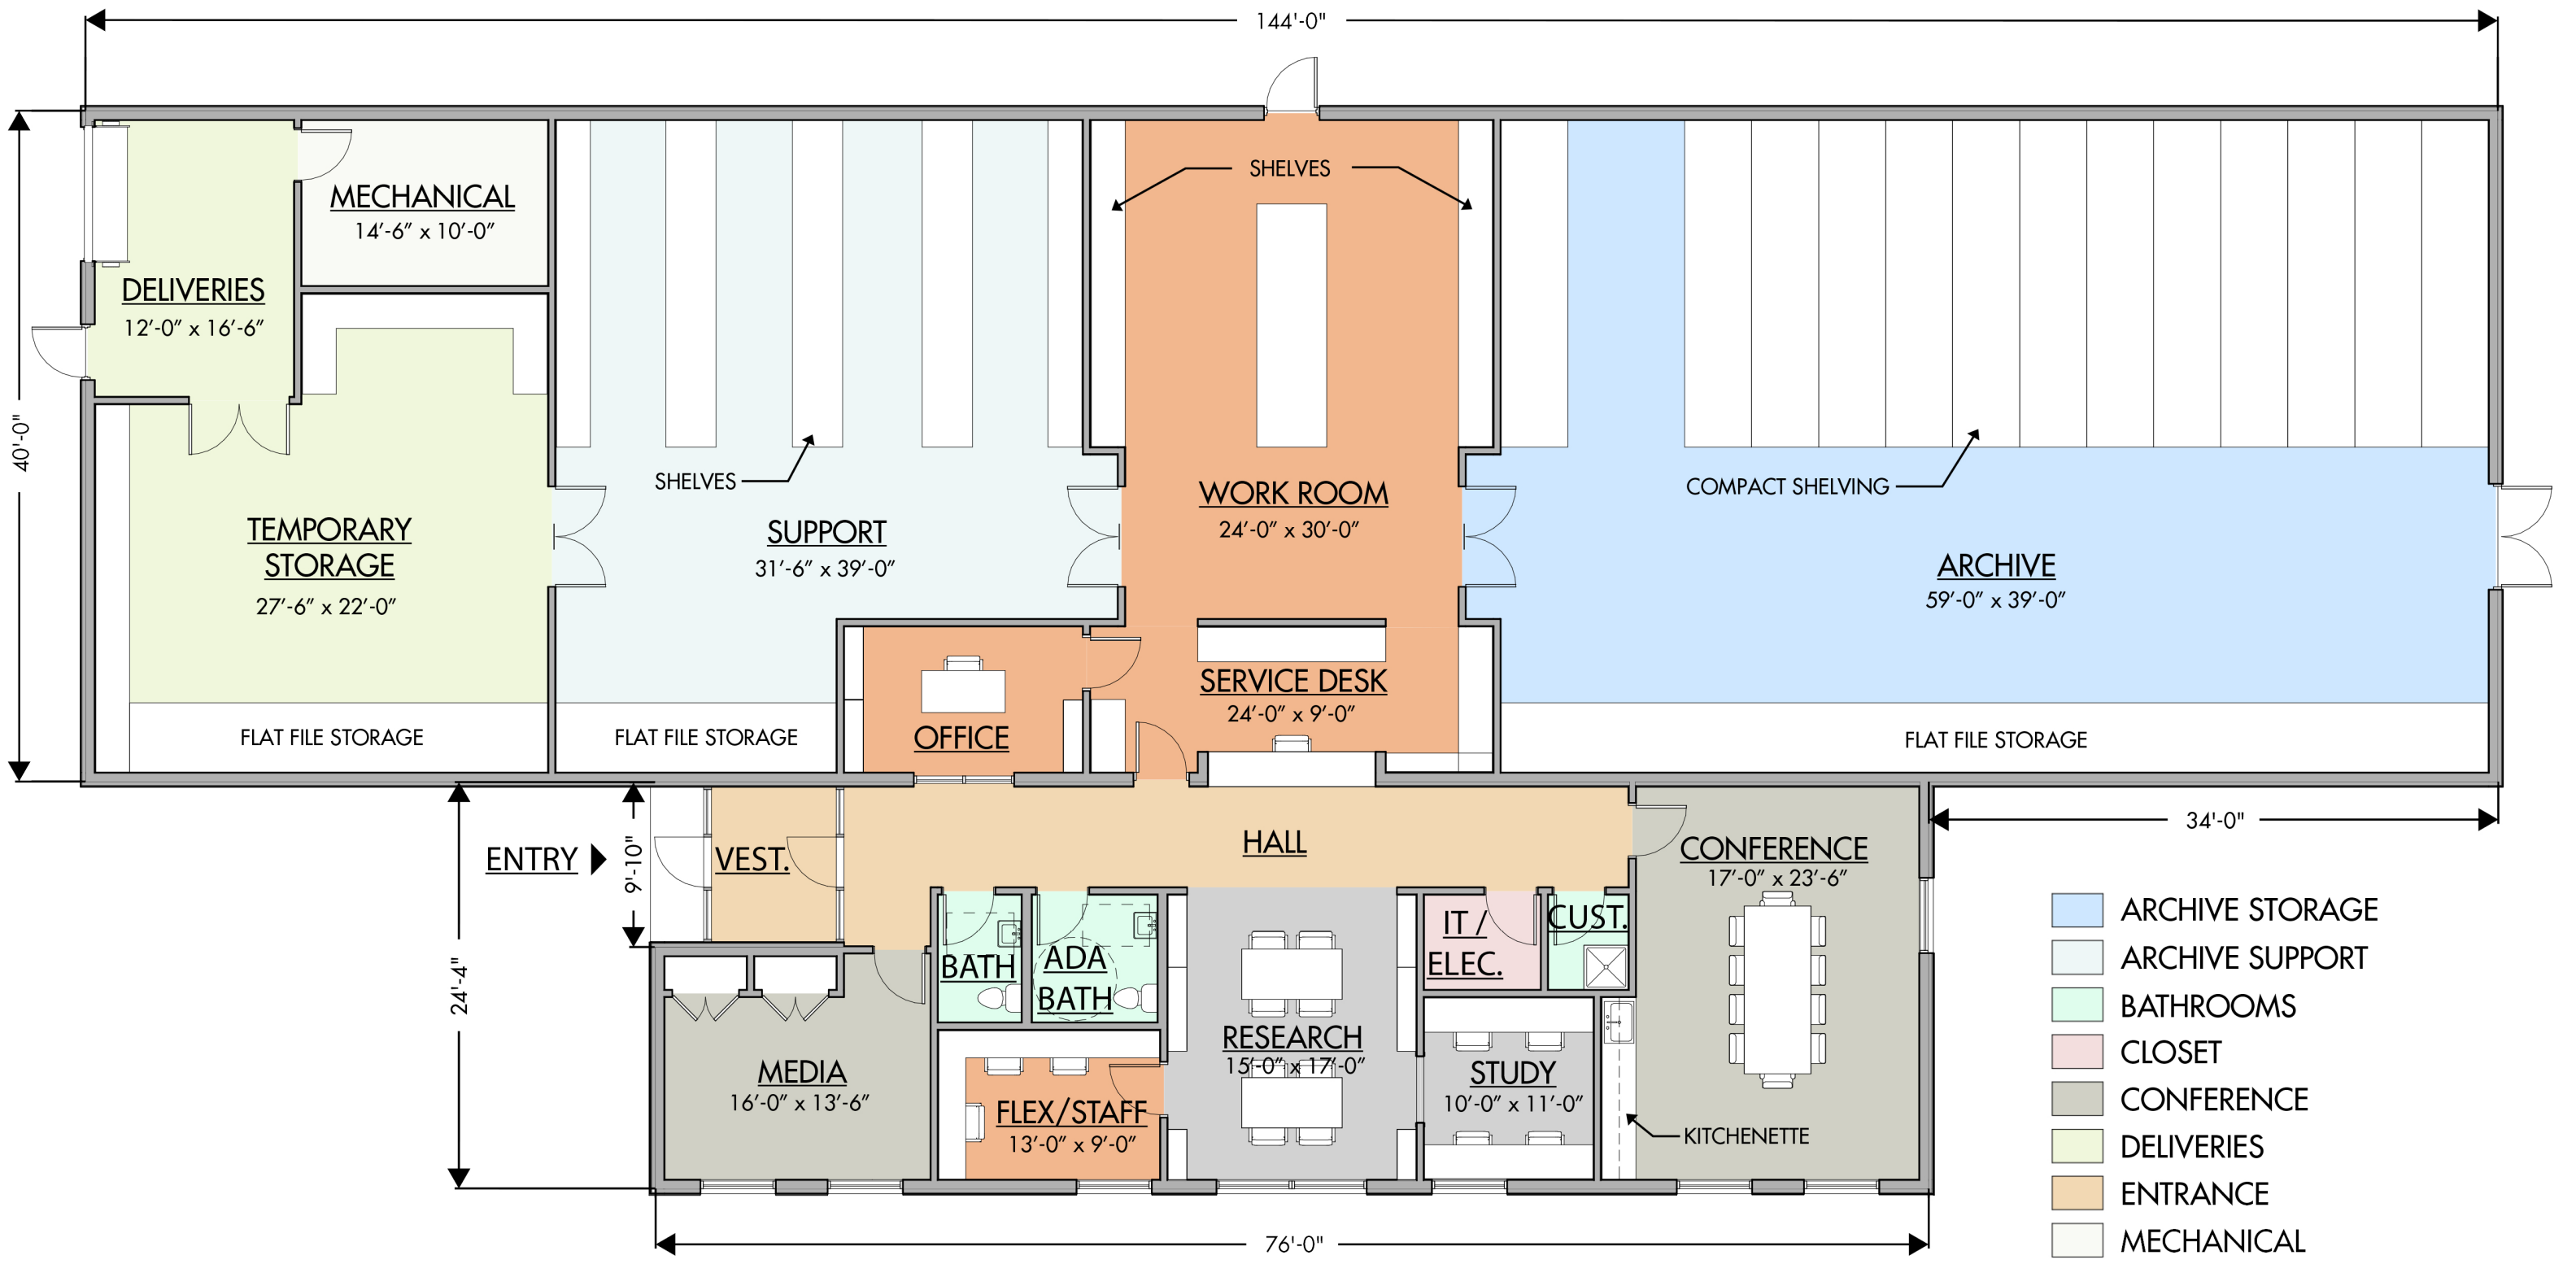

Burma Rd

Burma Rd

Burma Rd

Burma Rd

Burma Rd

ARCHIVES

VISITORS CENTER

SOUTH BOSTON BARN

- NEW
- EXISTING

70

70

80

70

80

80

80

70

90

- ARCHIVE STORAGE
- ARCHIVE SUPPORT
- BATHROOMS
- CLOSET
- CONFERENCE
- DELIVERIES
- ENTRANCE
- MECHANICAL
- RESEARCH
- WORK SPACES

TOTAL SQUARE FOOTAGE: 7341